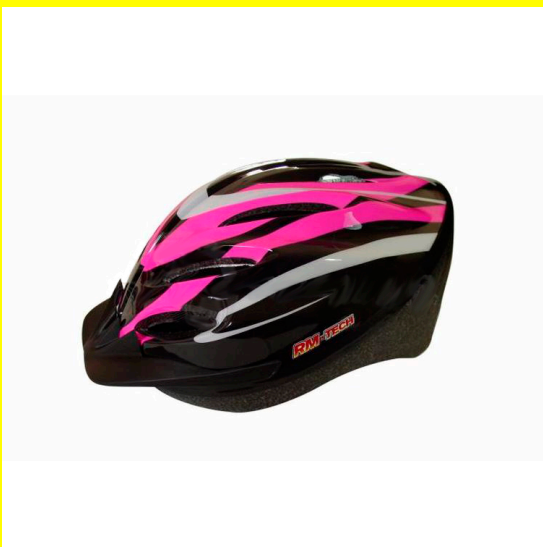

CASCO RMTECH Y-07 ADULTO ROSA/NEGRO/BLANCO

[Read More](#)

SKU: 240-000017
Price: $339.56 más IVA
Stock: onbackorder
Categories: [CASCOS](#)
Tags: [240-000017](#)

Product Description

CASCO RMTECH Y-07 ADULTO ROSA/NEGRO/BLANCO